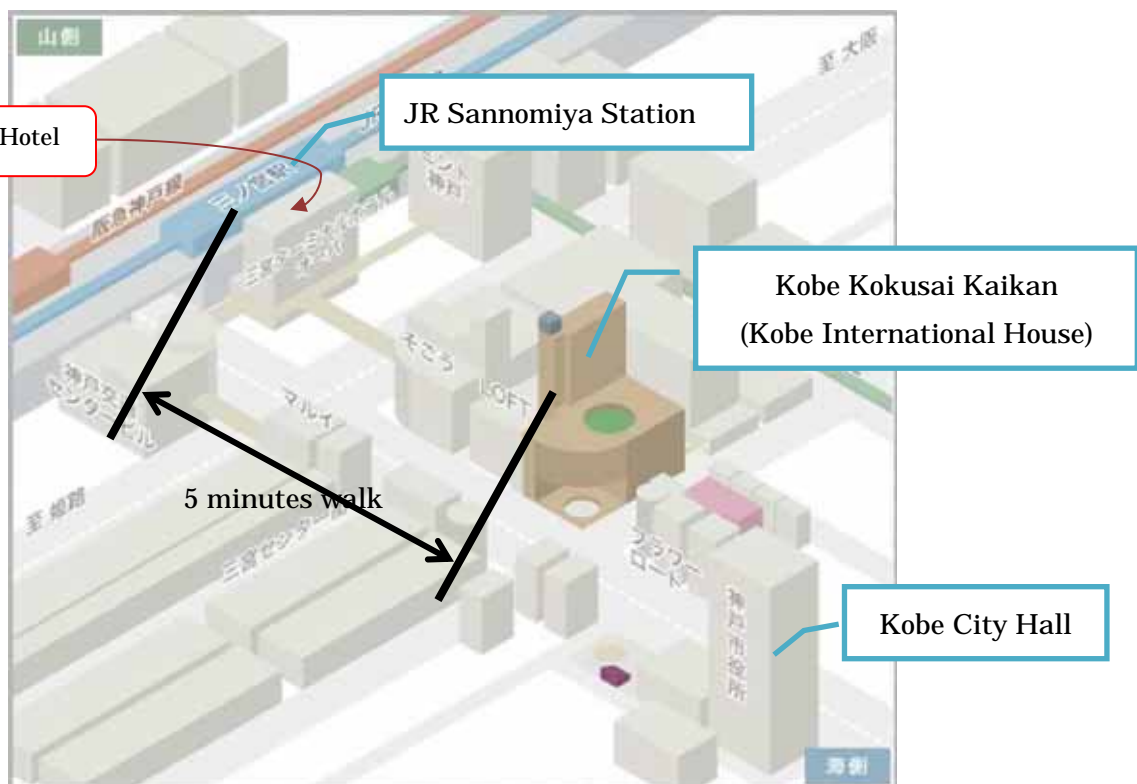

May be revised without notice

Capacity : 100 persons

Registration fee : JICEF member JPY 19,000

Non JICEF member JPY 25,000

(Including CD-R text and refreshment)

Access Map

Kobe International House (Kobe Kokusai Kaikan)